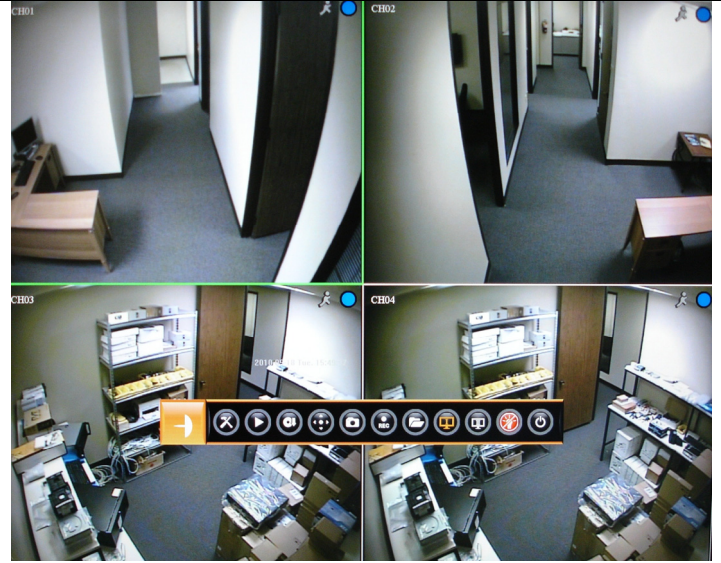

ROHS Compliant

All Global products have met the European Union standard "Restriction of Hazardous Substances" ROHS

View Live Video from BlackBerry and iPhone

Live video can be viewed via Windows Mobile 5/6, BlackBerry and iPhone once connected to Global NVR Client

30 fps

Real-time Display, Record and Playback at 4CIF. 30 fps per channel for video.

Smart Controller

The controller writes data direct to current active HDD and auto-sleep others to prolong the HDD life.

Embedded DVR Interface

Global NVR Application

Web Client

Mobile Client