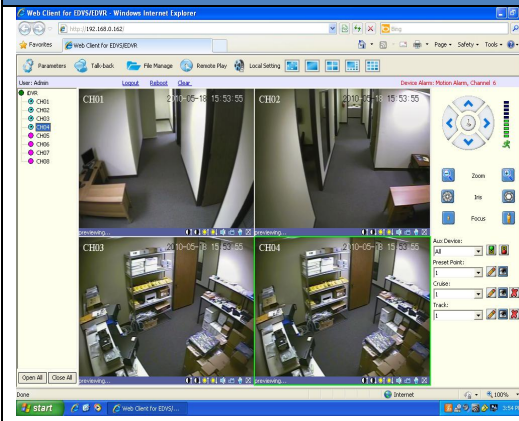

ROHS Compliant

All Global products have met the European Union standard "Restriction of Hazardous Substances" ROHS

View Live Video from BlackBerry and iPhone

Live video can be viewed via Windows Mobile 5/6, BlackBerry and iPhone once connected to Global NVR Client

30 fps

Real-time Display, Record and Playback at 4CIF. 30 fps per channel for video.

Smart Controller

The controller writes data direct to current active HDD and auto-sleep others to prolong the HDD life.

Embedded DVR Interface

Global NVR Application

Web Client

Mobile Client