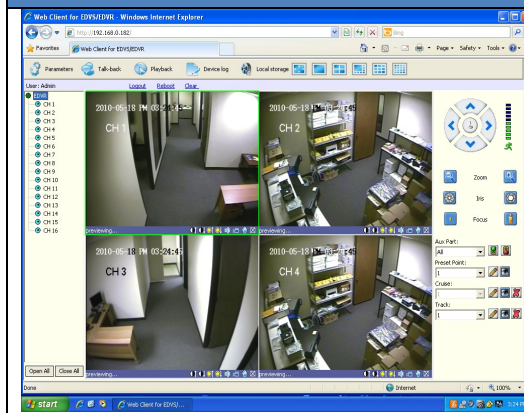

H.264 Hardware Compression

Adopts H.264 hardware digital video compression. Produces high video quality and lower video compression

Linux (RTOS)

Linux (Real-Time Operating System).

ROHS Compliant

All Global products have met the European Union standard "Restriction of Hazardous Substances" ROHS

View Live Video from BlackBerry and iPhone

Live video can be viewed via Windows Mobile 5/6, BlackBerry and iPhone once connected to Global NVR Client

30 fps

Real-time Display, Record and Playback at CIF. 30 fps per channel for video.

Embedded DVR Interface

Global NVR Application

Web Client

Mobile Client